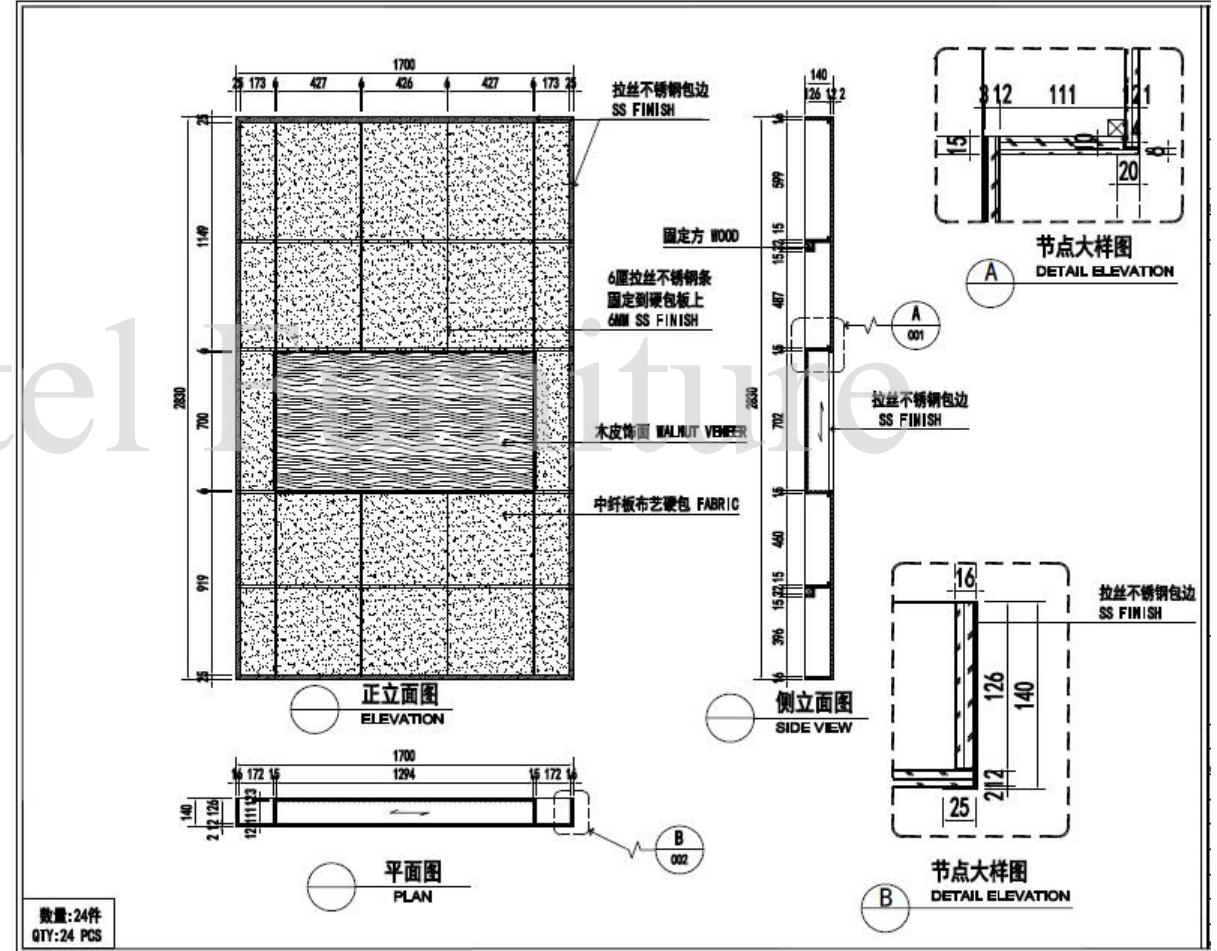

Shopdrawings