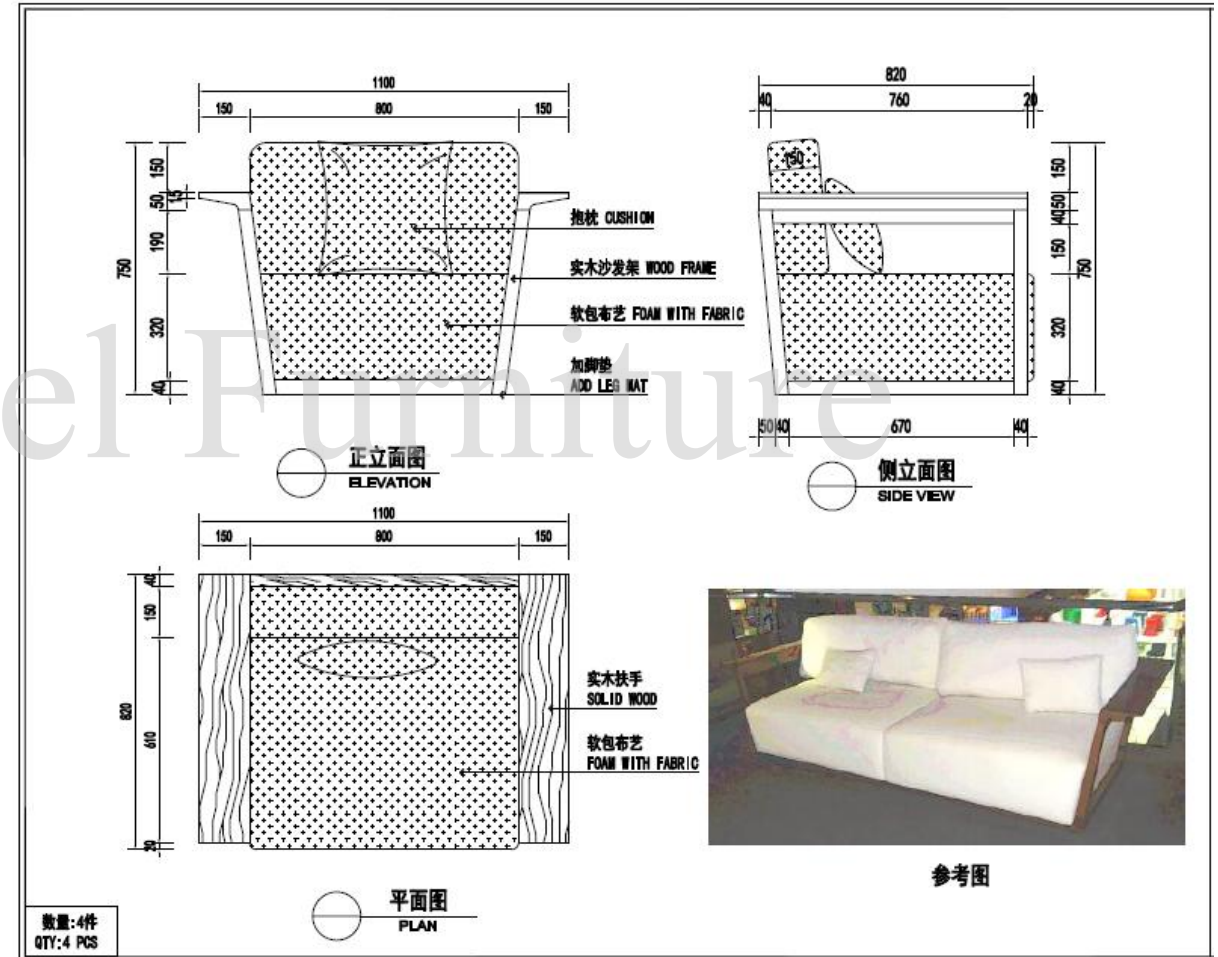

Shopdrawings