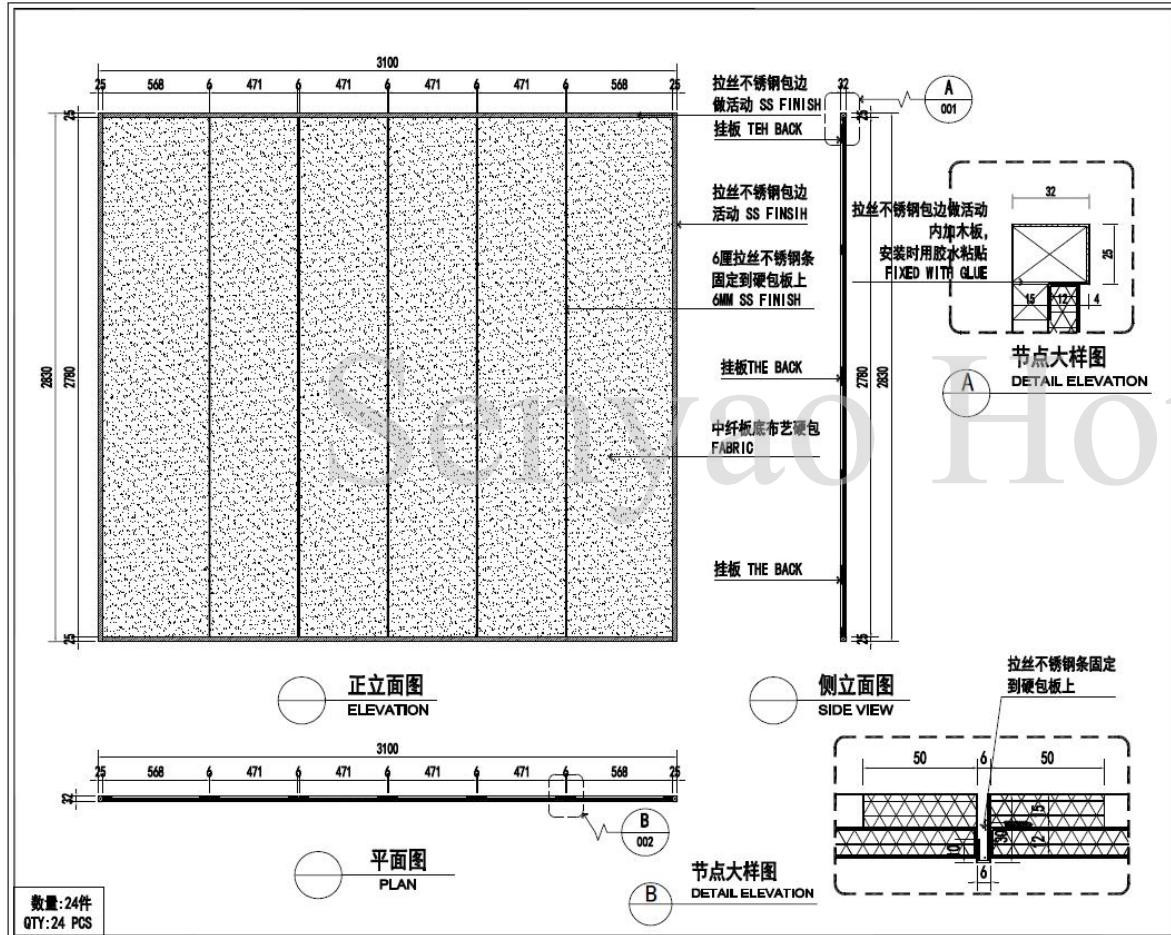

Shopdrawings