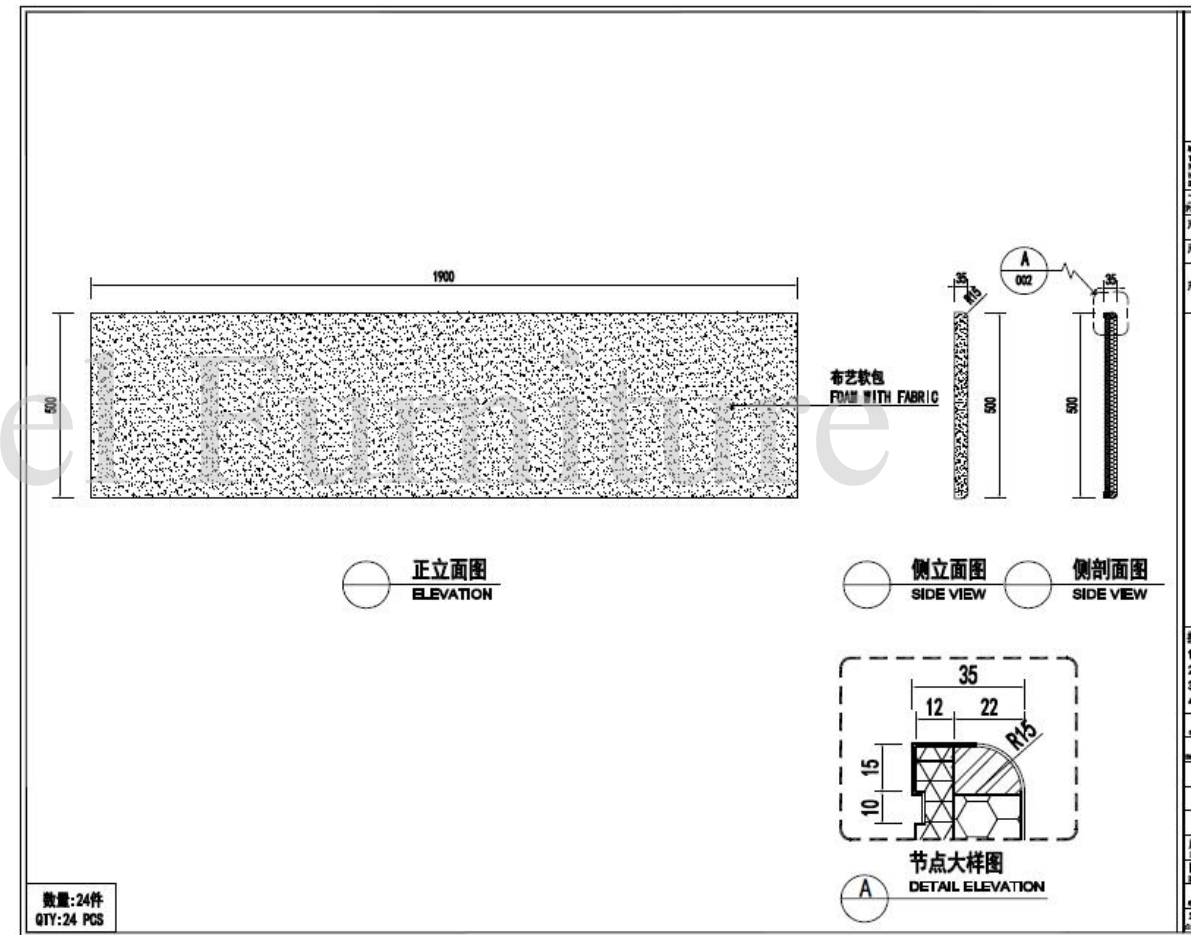

Shopdrawings