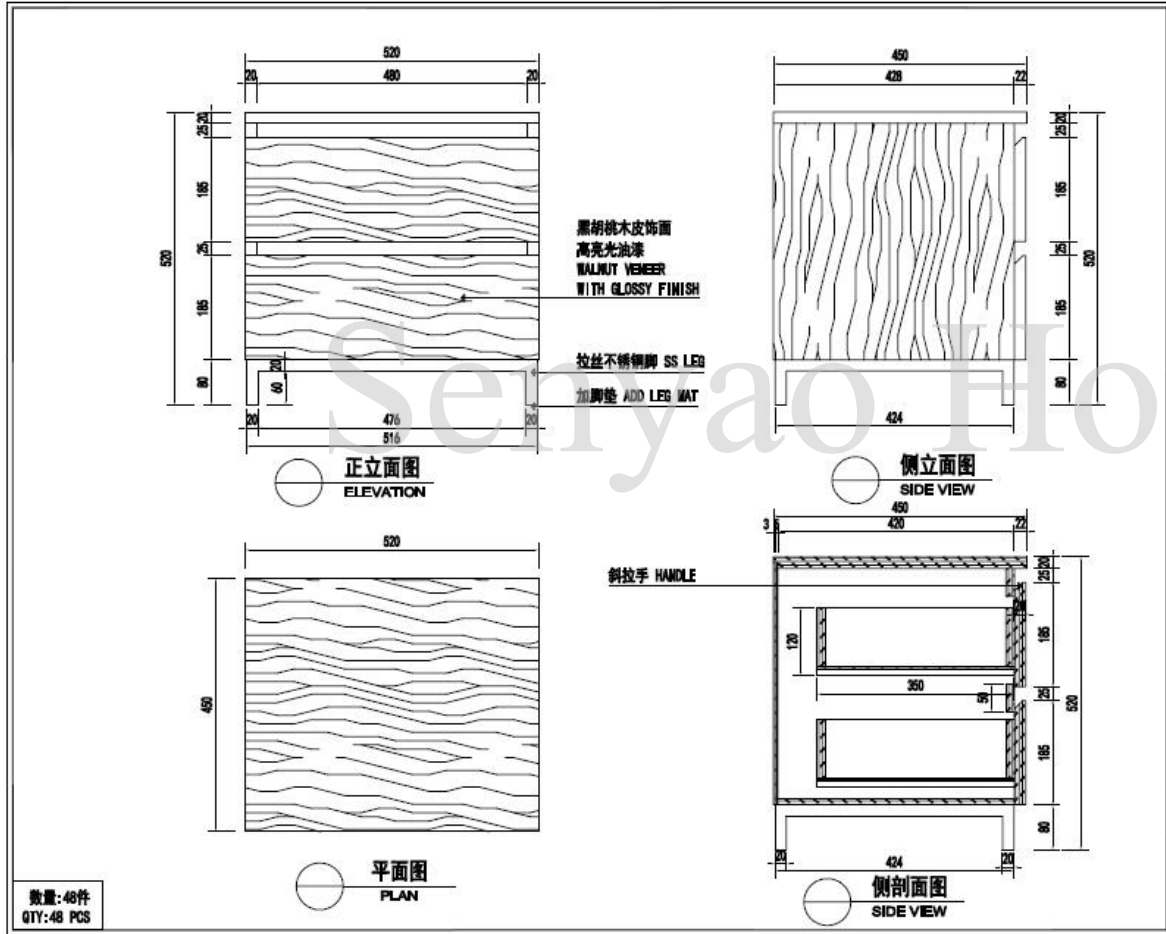

Shopdrawings