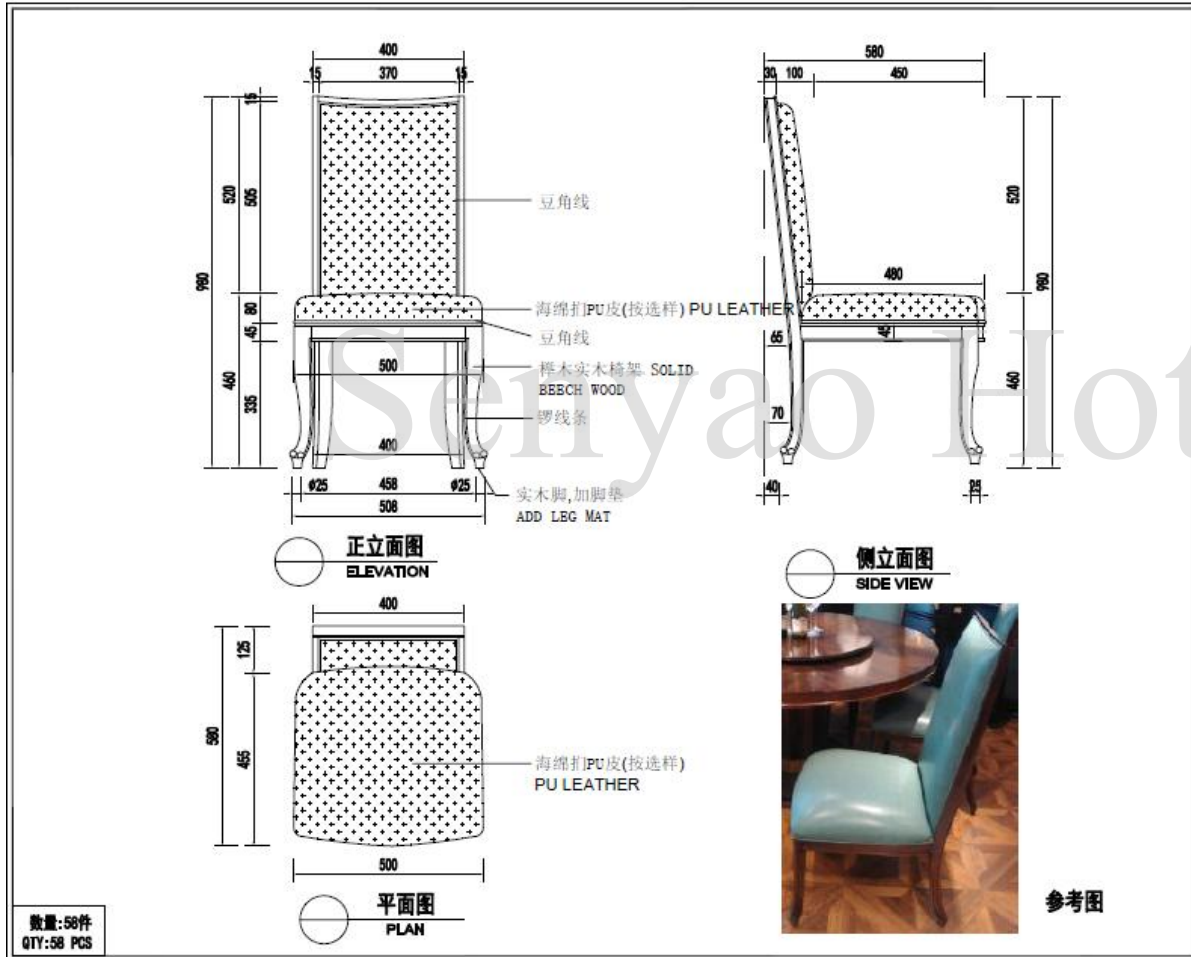

Shopdrawings