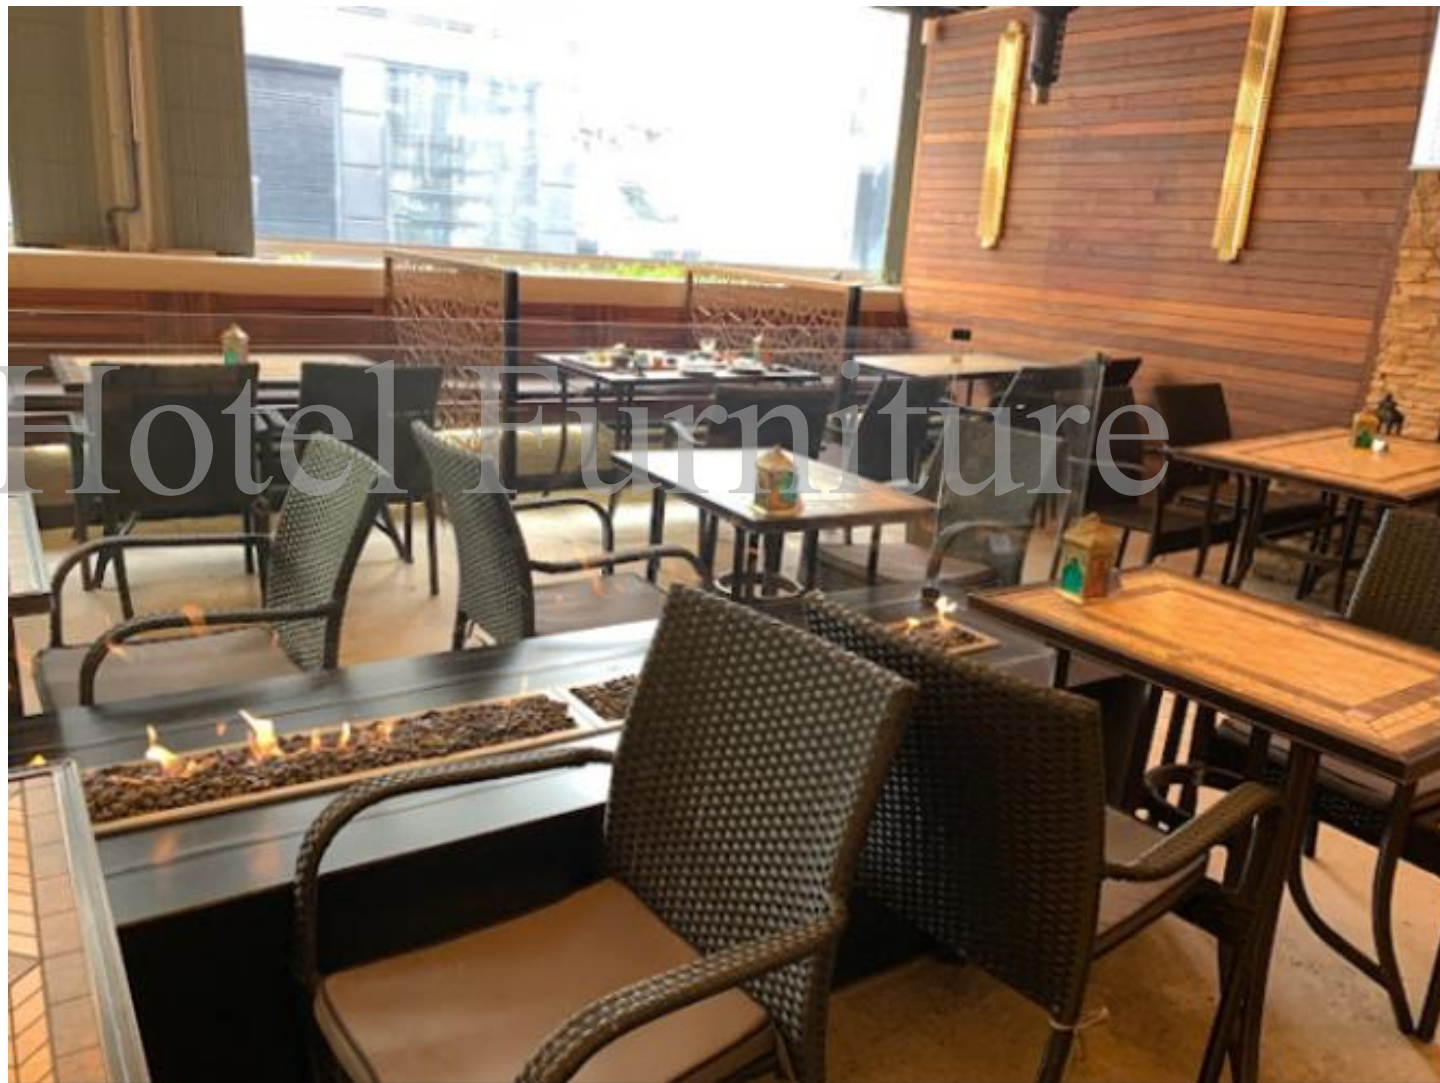

On Site Pictures