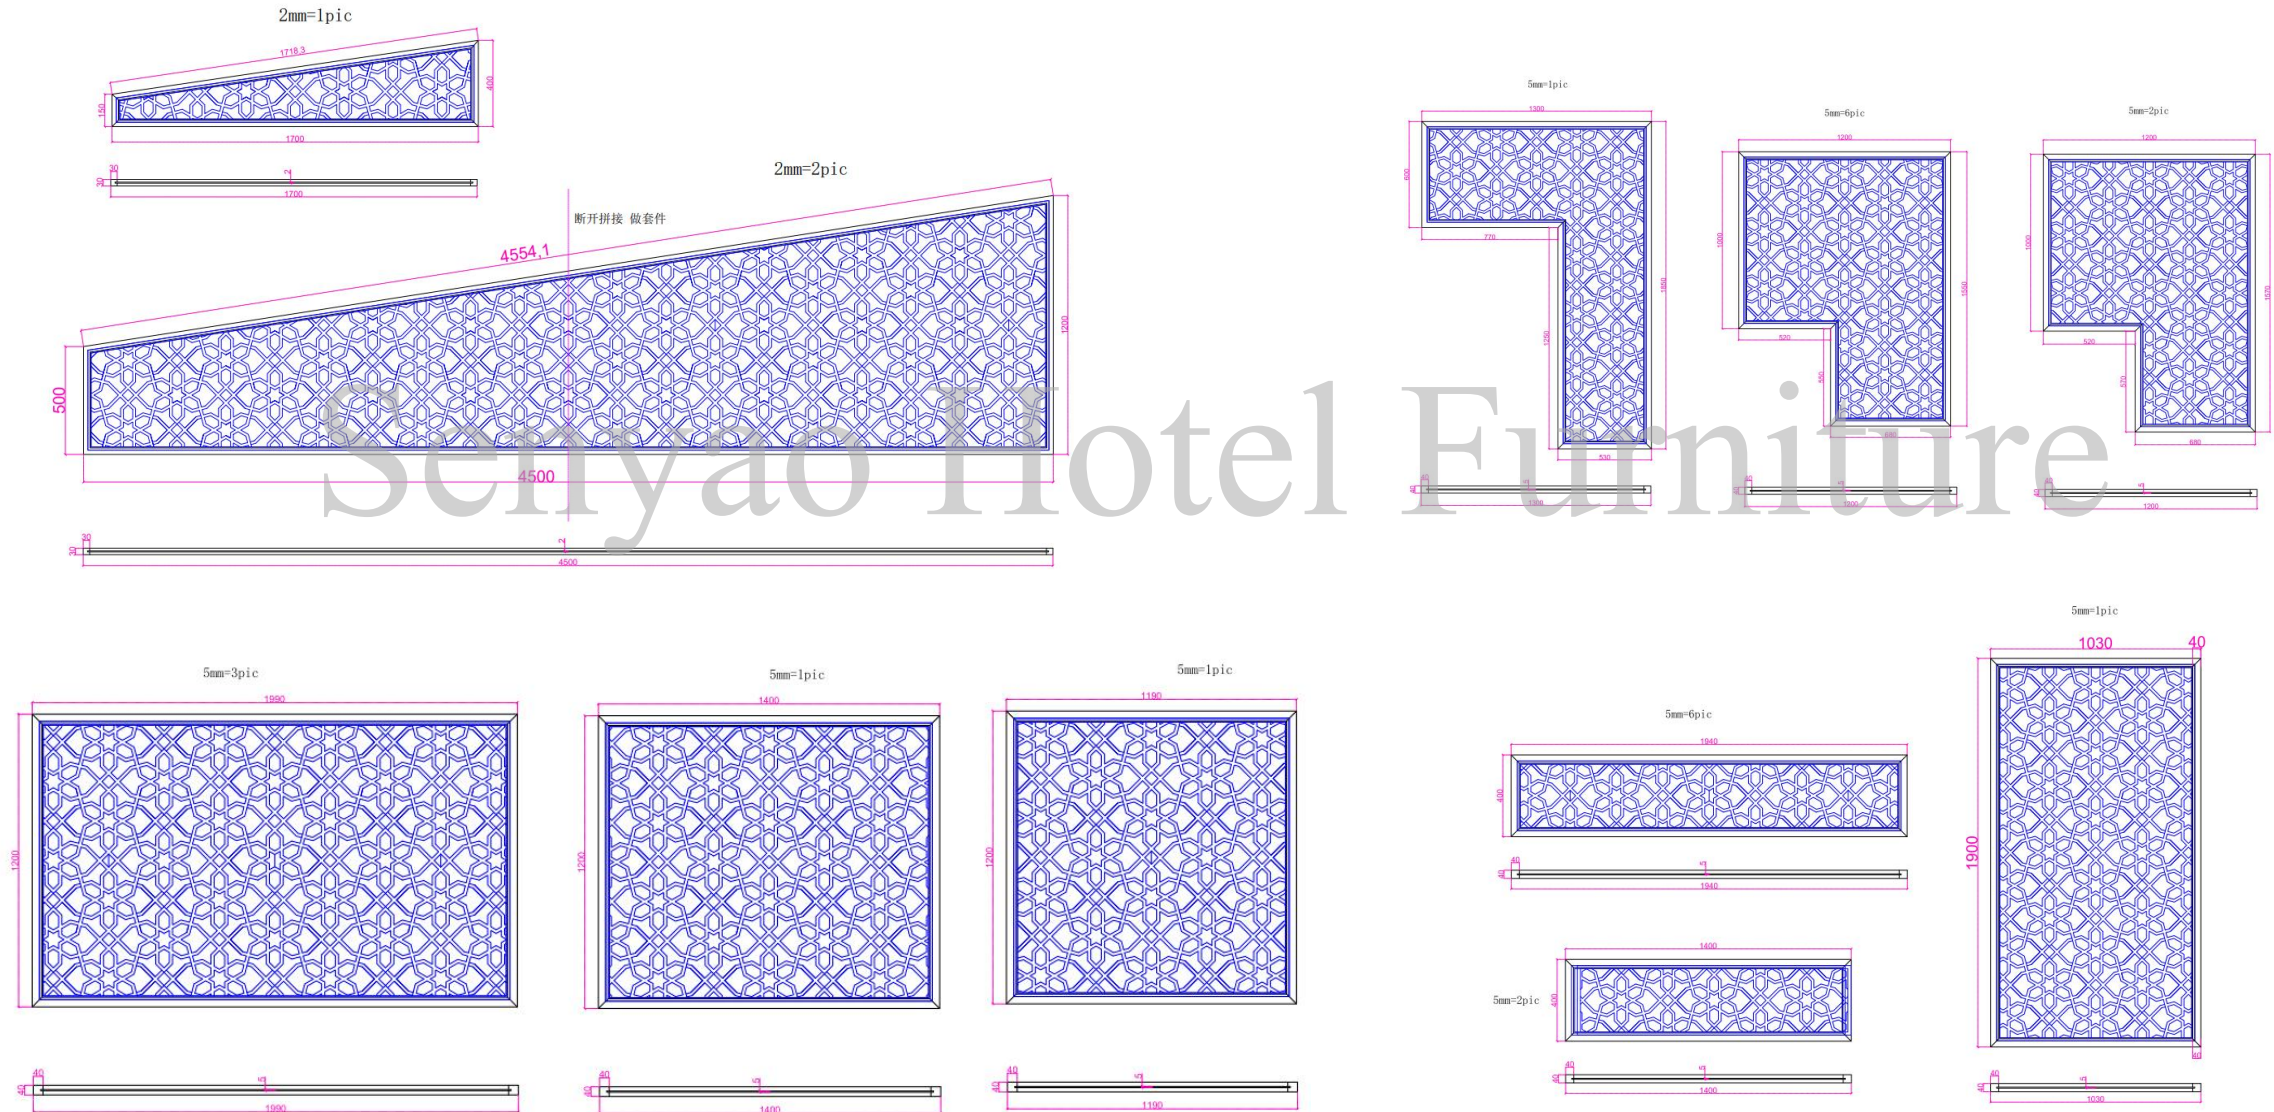

Shop Drawings For SS Partition