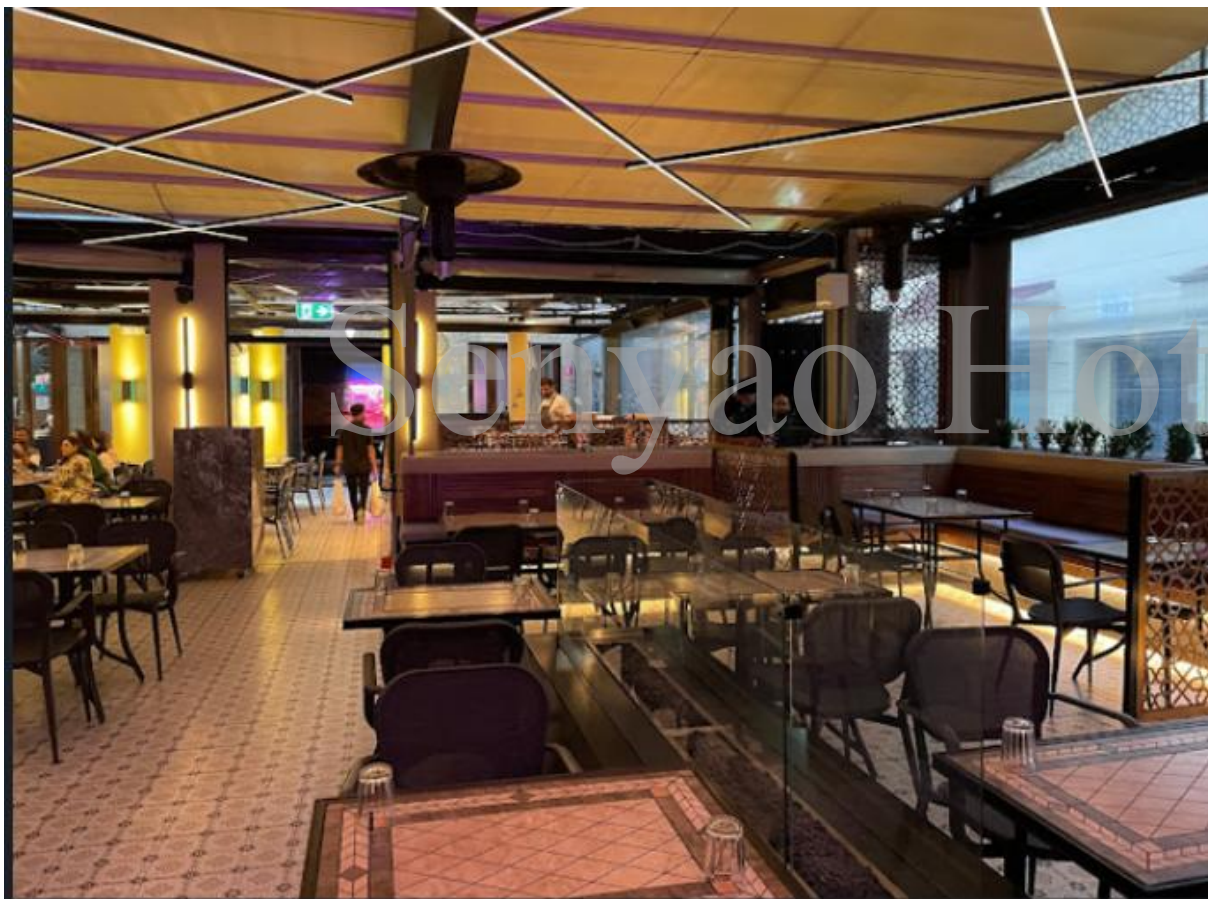

On Site Pictures